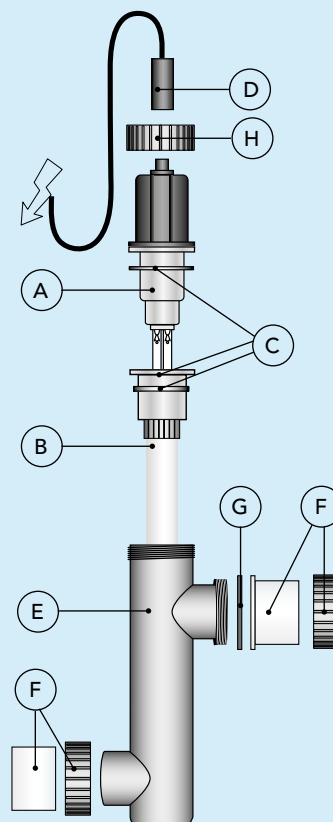

## Spare parts

ART. NUMBER	DESCRIPTION
<b>BE01122</b>	<b>Blue Lagoon Spa UV-C PL-S 12 W 230 V</b>
<b>BE01151</b>	<b>Blue Lagoon Spa UV-C PL-S 15W 120 V</b>
B212012	A Lamp Philips Replacement module 12 W 230 V Base J
B212012 USA	A Lamp Philips Replacement module 15 W 120 V Base J
QG026	B Quartz Glass VSC 277 x 40 mm 11/12/15 W AM
E800912	C Set (3pcs) O-ring for quartz glass
E801205	D Cable for Blue Lagoon Spa UV-C PL-S
B212013	E Housing Blue Lagoon Spa UV-C / Copper Electrolyzer
B212014	F Set (2pcs) 3-way connection 50 mm
B212015	F Set (2pcs) 3-way connection 48 mm
E801509	G O-ring 3-way connection NBR 53x4,5
3901045	H Nut 70 mm x 33.5 mm ABS black

## Technical specifications

	SPA UV-C PLS 12 W 230 V	SPA UV-C PLS 15 W 120 V
Type	10.000 / 12 W	10.000 / 12 W
Item code	BE01122	BE01151
EAN	8714404038966	8714404039642
Rec. flow for 30 mJ/cm <sup>2</sup>	3 m <sup>3</sup> /h	3 m <sup>3</sup> /h
Max. pressure	1 bar	1 bar
Max. flow	13 m <sup>3</sup> /h	13 m <sup>3</sup> /h
Diameter unit Ø	59 mm	59 mm
Length unit	40,5 cm	40,5 cm
Diameter in-outlet Ø	50 mm	50 mm
Housing material	ABS	ABS
Electronic ballast	230 V AC 50 Hz	120 V AC 60 Hz
Lamp power	12 W	15 W
Lamp	Philips PLS module 12 W 230 V	Philips PLS module 15 W 120 V
Lifespan lamp	9,000 h	9,000 h
Replace lamp alert	✓	✓
Weight	1,6 Kg	1,6 Kg
Quantity full pallet	60 pcs	60 pcs