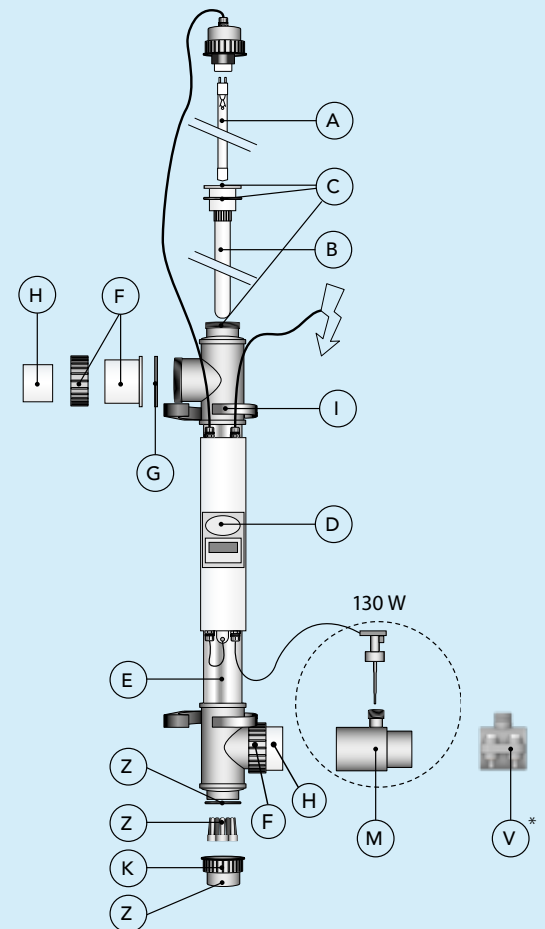

Spare parts

ART. NUMBER	DESCRIPTION
BH01402	Blue Lagoon Timer UV-C 40 W
BH01752	Blue Lagoon Timer UV-C 75 W
BH01132	Blue Lagoon Timer UV-C 130 W Amalgam
E800901P	Lamp Philips TUV 36T5 40 W 4P-SE Base C
E800902P	A Lamp Philips TUV 36T5 75 W HO 4P-SE Base C AM
E800904	Lamp Philips TUV XPT 130 W 4P-SE Amalgam Base E
QG015	B Quartz Glass VSC 933 x 25 mm 40/75/80 W AM
QG012	Quartz Glass VSC 920 x 30 mm 130 / 140 W AM
E800912	C Set (3pcs) O-ring for quartz glass
EP040004	D Electrics for BL UV-C Timer 40 W
EP075006	Electrics for BL UV-C Timer 75 W
EP130006	Electrics for BL UV-C Timer 130 W amalgam
B212003	E Housing Blue Lagoon Timer/Signal UV-C 40/75 W
B910003	Housing Blue Lagoon Timer/Signal UV-C 130 W
B915000	F Set (2pcs) 3-way connection blue 63 mm
E800944	Set (2pcs) 3-way connection USA/UK 60½ mm
E800941	G Set (2pcs) O-rings 3-way connection
F990115	H Reduction piece 1.5" female threaded x 63 mm out/ 50 mm in ABS
B290006	I Mounting bracket 75 mm PP Blue
B290010	K Nut 70 mm x 33.5 mm for end cap ABS Blue
B290020	M Reduction piece 63/63 mm 3/4" male threaded for flow switch
B290021	Reduction piece 60.3/60.3 mm 3/4" male threaded for flow switch
SP0073	Z O-ring EPDM 59.99x2.62 Quartz Glass Stabilizer End cap black 32mm

* Optional

B290177	V Tapping saddle 50x3/4" male thread for flow switch
B290170	V Tapping saddle 63x3/4" male thread for flow switch
B290176	V Tapping saddle 75x3/4" male thread for flow switch

Technical specifications