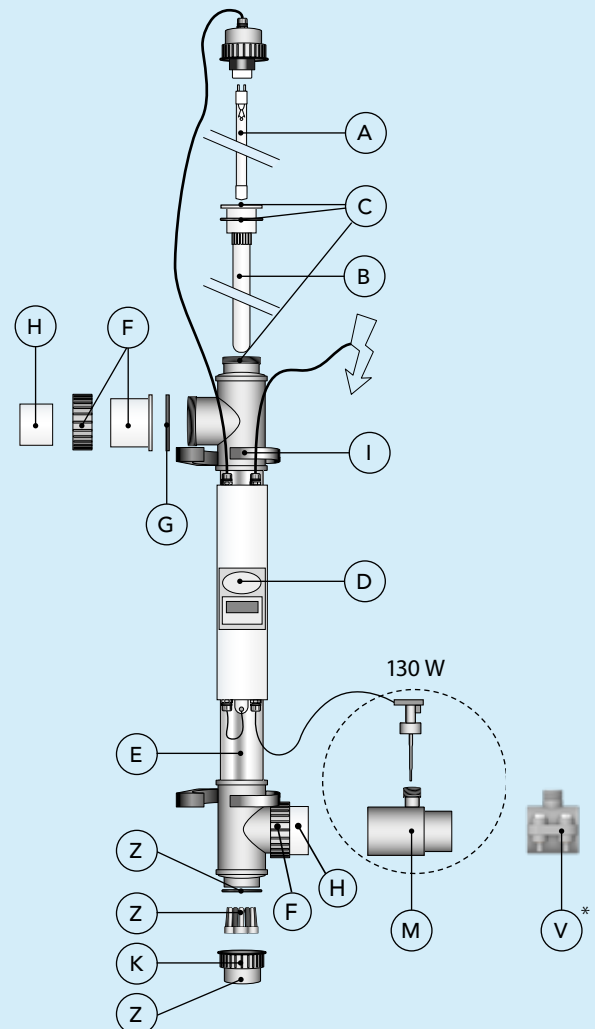

Spare parts

ART. NUMBER	DESCRIPTION
BH11402	Blue Lagoon Signal UV-C 40 W
BH11752	Blue Lagoon Signal UV-C 75 W
BH11132	Blue Lagoon Signal UV-C 130 W Amalgam
F980002	Lamp VGE T5 40 W 4P Base F
F980004	A Lamp VGE T5 75 W 4P Base F
F980008	Lamp VGE T6 130 W Amalgam 4P Base M
QG015	B Quartz Glass VSC 933 x 25 mm 40/75/80 W AM
QG012	Quartz Glass VSC 920 x 30 mm 130 / 140 W AM
E800912	C Set (3pcs) O-ring for quartz glass
EP040035	D Electrics for BL UV-C Signal 40 W
EP075039	Electrics for BL UV-C Signal 75 W
EP130014	Electrics for BL UV-C Signal 130W
B212003	E Housing Blue Lagoon Timer/Signal UV-C 40/75 W
B910003	Housing Blue Lagoon Timer/Signal UV-C 130 W
B915000	F Set (2pcs) 3-way connection blue 63 mm
E800944	Set (2pcs) 3-way connection USA / UK 60½ mm
E800941	G Set (2pcs) O-rings 3-way connection
F990115	H Reduction piece 1.5" female threaded x 63 mm out/ 50 mm in ABS
B290006	I Mounting bracket 75 mm PP Blue
B290010	K Nut 70 mm x 33.5 mm for end cap ABS Blue
B290020	M Reduction piece 63/63 mm 3/4" male threaded for flow switch
B290021	Reduction piece 60.3/60.3 mm 3/4" male threaded for flow switch
SP0073	Z O-ring EPDM 59.99x2.62 Quartz Glass Stabilizer End cap black 32mm
* Optional	
B290177	V Tapping saddle 50x3/4" male thread for flow switch
B290170	V Tapping saddle 63x3/4" male thread for flow switch
B290176	V Tapping saddle 75x3/4" male thread for flow switch