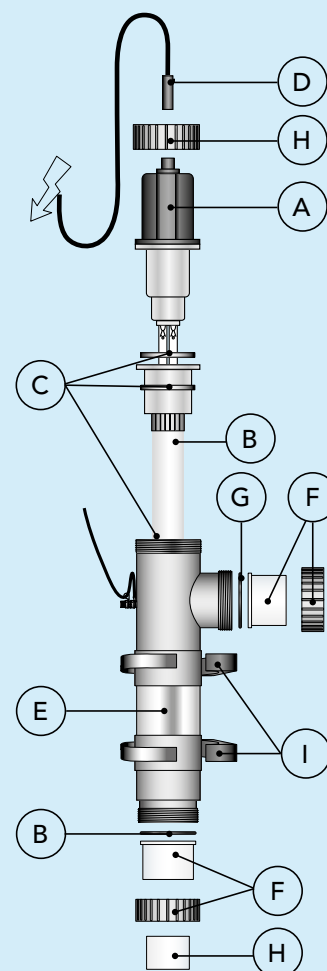

Spare parts

ART. NUMBER	DESCRIPTION
BE21122	Blue Lagoon Tech Spa UV-C 12 W 230 V
BE21120	Blue Lagoon Tech Spa UV-C 15 W 120 V
B212012	A Lamp Philips Replacement module 12 W 230V Base J
B212012 USA	A Lamp Philips Replacement module 15 W 120 V Base J
QG026	B Quartz Glass VSC 277 x 40 mm 11/12/15 W AM
E800912	C Set (3pcs) O-ring for quartz glass
E801205	D Cable for Blue Lagoon Spa UV-C PL-S
B910001	E Housing Blue Lagoon Tech-Spa UV-C 12/15 W
B915000	F Set (2pcs) 3-way connection blue 63 mm
E800944	F Set (2pcs) 3-way connection USA / UK 60½ mm
E801507	G O-Ring NBR 62.87 x 5.33
F990115	H Reduction piece 1.5" female threaded x 63 mm out/ 50 mm in ABS
B290006	I Mounting bracket 75 mm PP Blue

Technical specifications

	TECH SPA UV-C 12 W 230V	TECH SPA UV-C 15 W 120V
Item code	BE21122	BE21120
Type	10.000 / 12 W	10.000 / 15 W
EAN	8714404044318	8714404041706
Rec. flow for 30 mJ/cm ²	3 m ³ /h	3 m ³ /h
Max. pressure	2 bar	2 bar
Max. flow	23 m ³ /h	23 m ³ /h
Diameter unit Ø	70 mm	70 mm
Length unit	42 cm	42 cm
Diameter in-outlet Ø	63mm / 50mm / 1½"	63mm / 50mm / 1½"
Housing material	316L	316L
Electronic ballast	230 V AC 50 Hz	120 V AC 60 Hz
Lamp power	12 W	15 W
Lamp	Philips PLS module	Philips PLS module
Lifespan lamp	9,000 h	9,000 h
Weight	2,5 Kg	2,5 Kg
Quantity full pallet	40 pcs	40 pcs