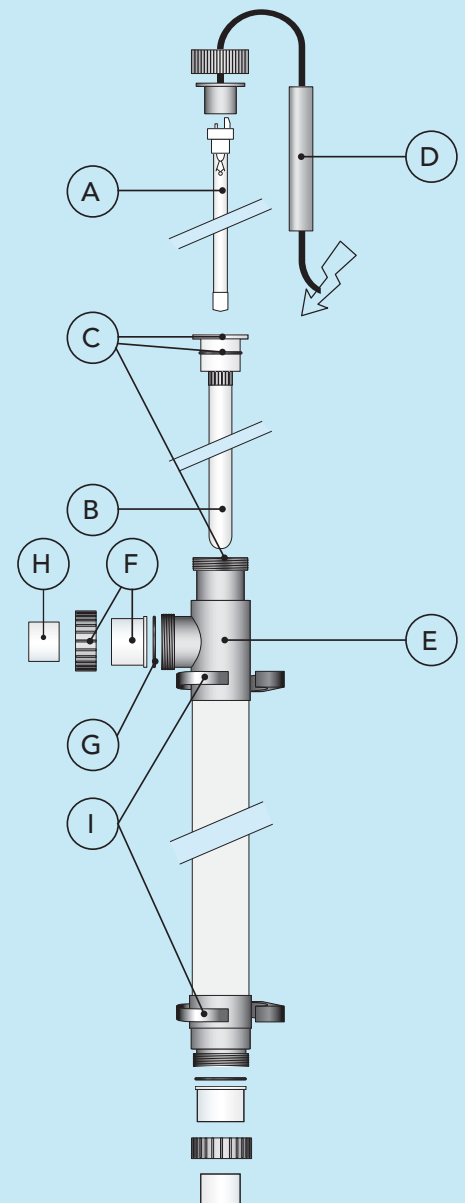

## Spare parts

ART. NUMBER	DESCRIPTION
<b>BE06402</b>	<b>Saltwater UV-C 40 Watt</b>
<b>BE06752</b>	<b>Saltwater UV-C 75 Watt</b>
<b>BE07402</b>	<b>Saltwater UV-C Short 40 Watt</b>
B280006	Philips Smart Cap Lamp 40 Watt
B280005	<b>A</b> Philips Smart Cap Lamp 75 Watt
F980068	Lamp 40 Watt, length 365mm
QG020	<b>B</b> Quartz Glass VSC 933 x 28,5 mm 40/75W AM
QG018	Quartz Glass VSC 400 x 25 mm 16/40W AM
E800912	<b>C</b> O-Ring for Quartz sleeve (3 pieces)
EP040019	Electrics for Saltwater UV-C 40 Watt
EP075015	<b>D</b> Electrics for Saltwater UV-C 75 Watt
EP040021	Electrics for Saltwater 40 Watt Short
B910002ZW	<b>E</b> Housing for Saltwater 40/75 Watt
B910004ZW	Housing for Blue Lagoondf Salt Water 40 Watt Short
B915000	<b>F</b> 3-Way connection 63mm (2 pieces)
E800941	<b>G</b> O-Ring for 3-way connection (2 pieces)
F990115	<b>H</b> Reduction piece 1,5" female threaded x 63 out 50 in ABS
B290006	<b>I</b> Installation grip 75 mm for Blue Lagoon Saltwater UV-C

## Technical specifications

	SALT WATER SHORT 40W	SALTWATER UV-C 40W	SALTWATER UV-C 75W
Type	40.000/40W	40.000 /40W	75.000 /75W
Item code	BE07402	BE06402	BE06752
Barcode	8714404044394	8714404043489	8714404043496
Rec. flow for 30 mJ/cm <sup>2</sup>	8 m <sup>3</sup> /h	9 m <sup>3</sup> /h	14 m <sup>3</sup> /h
Max. pressure	2 bar	2 bar	2 bar
Max. flow	23 m <sup>3</sup> /h	23 m <sup>3</sup> /h	23 m <sup>3</sup> /h
Diameter unit Ø	70 mm	70 mm	70 mm
Length unit	48 cm	100 cm	100 cm
Diameter in-outlet Ø	63mm / 50mm / 1 1/2"	63mm / 50mm / 1 1/2"	63mm / 50mm / 1 1/2"
Housing	PVC	PVC	PVC
Electronic ballast	230V	230V AC 50/60Hz	230V AC 50/60Hz
Lamp power	40W	40W	75W
Lamp	VGE T5 40W 365mm	Philips Smart Cap 40W	Philips Smart Cap 75W
Lifespan lamp	9.000 h	9.000 h	9.000 h
Weight	2,5 Kg	3,0 Kg	3,2 Kg
Packing size	33 x 12 x 55 cm	106 x 26 x 11 cm	106 x 26 x 11 cm
Quantity full pallet	40 pcs	30 pcs	30 pcs