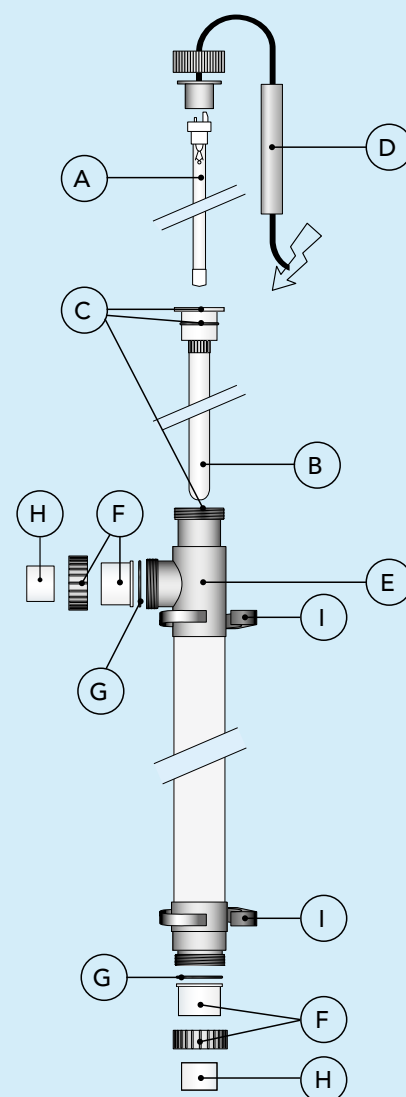

Spare parts

ART. NUMBER	DESCRIPTION
BE06402	Blue Lagoon Saltwater UV-C 40 W
BE06752	Blue Lagoon Saltwater UV-C 75 W
BE07402	Blue Lagoon Saltwater UV-C Short 40 W
B280006	Lamp Philips TUV Smart Cap 40 W Base D AM
B280005	A Lamp Philips TUV Smart Cap 75 W Base D AM
F980068	Lamp VGE T5 40 W 4P 365 mm Base C
QG020	B Quartz Glass VSC 933 x 28,5 mm 40/75 W AM
QG018	Quartz Glass VSC 400 x 25 mm 16/40 W AM
E800912	C Set (3pcs) O-ring for quartz glass
EP040019	Electrics for BL Saltwater UV-C 40 W
EP075015	D Electrics for BL Saltwater UV-C 75 W
EP040021	Electrics for BL Saltwater UV-C 40 W short
B910002ZW	E Housing Blue Lagoon Saltwater UV-C 40/75 W
B910004ZW	Housing Blue Lagoon Saltwater UV-C 40 W short
B915000	F Set (2pcs) 3-way connection blue 63mm
E800941	G Set (2pcs) O-rings 3-way connection
F990115	H Reduction piece 1.5" female threaded x 63 mm out/ 50 mm in ABS
B290006	I Mounting bracket 75 mm PP Blue

Technical specifications

	SALT-WATER SHORT 40 W	SALT-WATER UV-C 40 W	SALT-WATER UV-C 75 W
Item code	BE07402	BE06402	BE06752
Type	40.000/ 40 W	40.000 / 40 W	75.000 / 75 W
EAN	8714404044394	8714404043489	8714404043496
Rec. flow for 30 mJ/cm ²	8 m ³ /h	9 m ³ /h	14 m ³ /h
Max. pressure	2 bar	2 bar	2 bar
Max. flow	23 m ³ /h	23 m ³ /h	23 m ³ /h
Diameter unit Ø	70 mm	70 mm	70 mm
Length unit	48 cm	100 cm	100 cm
Diameter in-outlet Ø	63 mm / 50mm / 1 ½"	63 mm / 50mm / 1 ½"	63mm / 50mm / 1 ½"
Housing material	PVC	PVC	PVC
Electronic ballast	230 V AC 50 Hz	230 V AC 50 Hz	230 V AC 50 Hz
Lamp power	40 W	40 W	75 W
Lamp	VGE T5 40 W 365mm	Philips Smart Cap 40 W	Philips Smart Cap 75 W
Lifespan lamp	9.000 h	9.000 h	9.000 h
Weight	2,5 Kg	3,0 Kg	3,2 Kg
Quantity full pallet	40 pcs	30 pcs	30 pcs