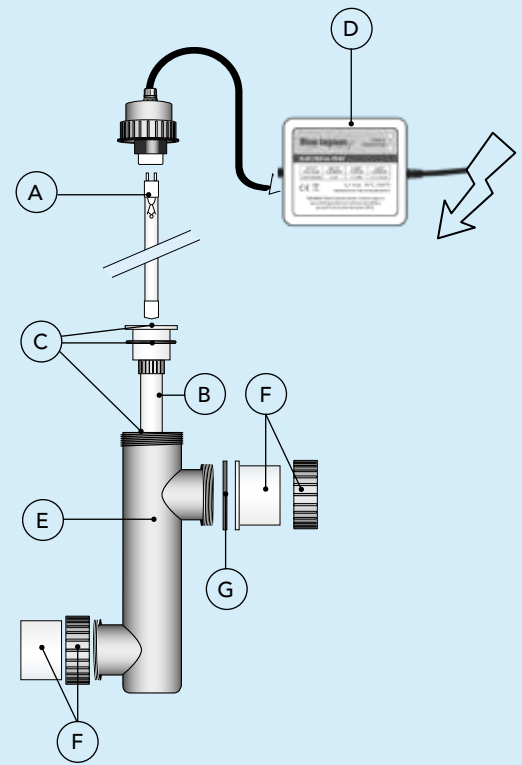

Spare parts

ART. NUMBER	DESCRIPTION
BE01212	Blue Lagoon Spa UV-C T5 21 W 230 V
F980120AM	A Lamp VGE T5 21 W 4P Base G AM Packed
QG089	B Quartz Glass VSC 281 x 25 mm 21 W AM
E800912	C Set (3pcs) O-ring for quartz glass
B212013	E Housing Blue Lagoon Spa UV-C / Copper Electrolyzer
B212014	F Set (2pcs) 3-way connection 50 mm
B212015	F Set (2pcs) 3-way connection 48 mm
EP021001	D Electrics for BL UV-C Spa 21 W LED
EP021003	D Electrics for BL UV-C Spa 21 W 0-5 V Sign. Wire

Technical specifications

	SPA UV-C T5 21 W 230 V
Item code	BE01212
Type	15.000 / 21 W
EAN	8714404045742
Rec. flow for 30 mJ/cm ²	3 m ³ /h
Max. pressure	1 bar
Max. flow	13 m ³ /h
Diameter unit Ø	58 mm
Length unit	35 cm
Diameter in-outlet Ø	50mm / 1½"
Housing material	ABS
Electronic ballast	230 V AC 50 Hz
Lamp power	21 W
Lamp	VGE T5 21 W HO 4P
Lifespan lamp	9.000 h
Weight	5,2 Kg
Quantity full pallet	60 pcs