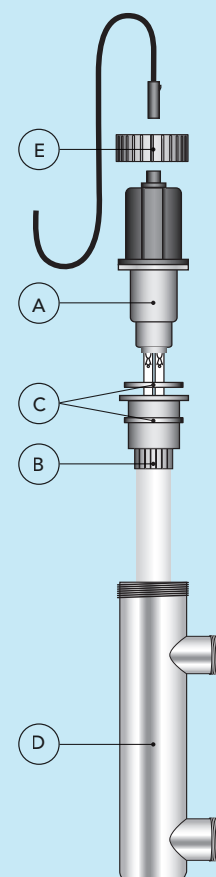

Spare parts

ART. NUMBER	DESCRIPTION
BH07122	Blue Lagoon Spa UV-C Inox 12 Watt 230V
BH07151	Blue Lagoon Spa UV-C Inox 15 Watt 120V
B212012	A Lamp PLS module 12 Watt
B212012 USA	A Lamp PLS module 15 Watt
QG026	B Quartz glass sleeve Spa Inox
3902109	C O-Ring
B212041	D Housing for Blue Lagoon Spa Inox
3901045	E Nut 70mm x 33.5mm black

Technical specifications

	SPA INOX 12W 230V		SPA INOX 12W 230V
Type	10.000/12W	Stainless steel	316L
Item code	BH07122	Electronic ballast	230V AC 50HZ
Barcode	8714404044240	Quantity full pallet	60 pcs
Rec. flow for 30 mJ/cm ²	3 m ³ /h	Lamp power	12W
Max. pressure	2 bar	Lamp type	Philips PLS module 12W 230V
Max. flow	13 m ³ /h	Lifespan lamp	9,000 h
Diameter unit Ø	60,3 mm	Weight	2,6 Kg
Length unit	40,5 cm	Packing size	26x11x55 cm
Diameter in-outlet Ø	3/4" Male thr.		